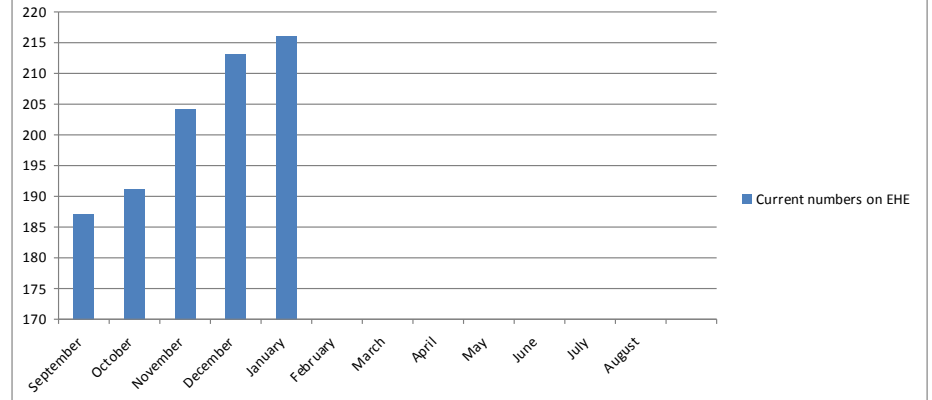

Current numbers on EHE