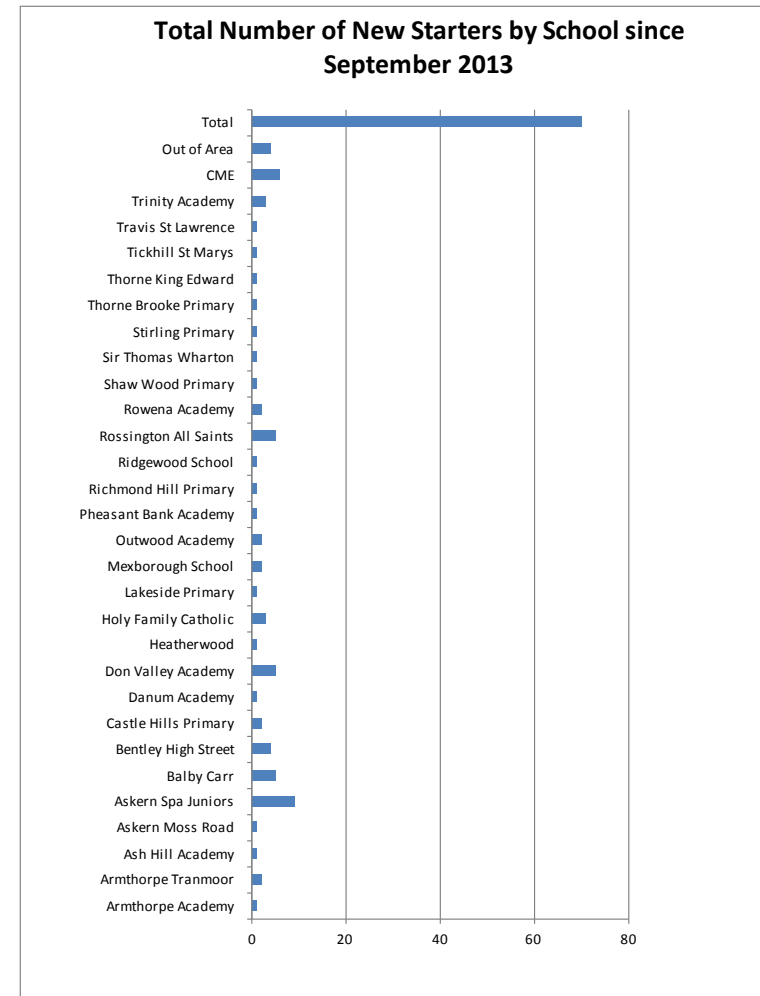

	New starters	Ceased returned to school	Ceased on CME		Current numbers on EHE	Number on CP / CIN
September	22	1	1	September	187	3
October	17	1	3	October	191	3
November	17	4	1	November	204	4
December	11	1	0	December	213	5
January	3	0	0	January	216	5
February				February		
March				March		
April				April		
May				May		
June				June		
July				July		
August				August		

EHE by Month 2013 - 2014

Current numbers on EHE

Total number of new starters by school since September 2013

Armthorpe Academy	1
Armthorpe Tranmoor	2
Ash Hill Academy	1
Askern Moss Road	1
Askern Spa Juniors	9
Balby Carr	5
Bentley High Street	4
Castle Hills Primary	2
Danum Academy	1
Don Valley Academy	5
Heatherwood	1
Holy Family Catholic	3
Lakeside Primary	1
Mexborough School	2
Outwood Academy	2
Pheasant Bank Academy	1
Richmond Hill Primary	1
Ridgewood School	1
Rossington All Saints	5
Rowena Academy	2
Shaw Wood Primary	1
Sir Thomas Wharton	1
Stirling Primary	1
Thorne Brooke Primary	1
Thorne King Edward	1
Tickhill St Marys	1
Travis St Lawrence	1
Trinity Academy	3
CME	6
Out of Area	4
Total	70

Sept 2013

Armthorpe Tranmoor	1
Ash Hill Academy	1
Askern Spa Junior	4
Bentley High Street	1
Castle Hills Primary	2
Danum	1
Hall Cross	1
Holy Family	2
out of area	1
Pheasant Bank	1
Rossington All Saints Academy	2
Rowena Academy	1
Shaw wood Primary	1
Thome Brooke Primary School	1
Thome King Edward	1
Trinity Academy	1
Total	22