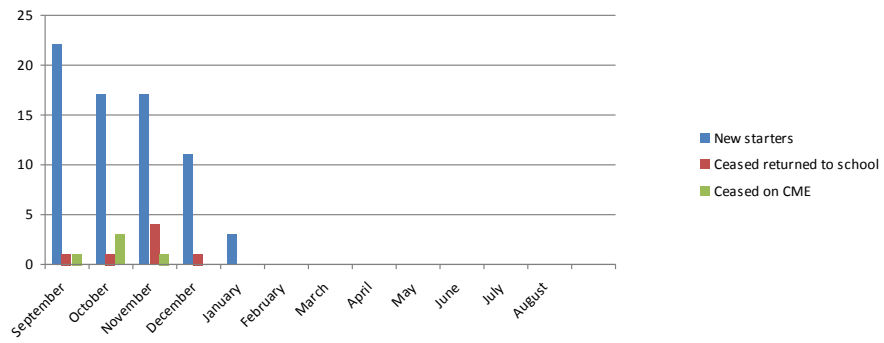

	New starters	Ceased returned to school	Ceased on CME		Current numbers on EHE	Number on CP / CIN
September	22	1	1	September	187	3
October	17	1	3	October	191	3
November	17	4	1	November	204	4
December	11	1	0	December	213	5
January	3	0	0	January	216	5
February				February		
March				March		
April				April		
May				May		
June				June		
July				July		
August				August		

EHE by Month 2013 - 2014

Current numbers on EHE

Total number of new starters by school since September 2013

Armthorpe Academy	1
Armthorpe Tranmoor	2
Ash Hill Academy	1
Askern Moss Road	1
Askern Spa Juniors	9
Balby Carr	5
Bentley High Street	4
Castle Hills Primary	2
Danum Academy	1
Don Valley Academy	5
Heatherwood	1
Holy Family Catholic	3
Lakeside Primary	1
Mexborough School	2
Outwood Academy	2
Pheasant Bank Academy	1
Richmond Hill Primary	1
Ridgewood School	1
Rossington All Saints	5
Rowena Academy	2
Shaw Wood Primary	1
Sir Thomas Wharton	1
Stirling Primary	1
Thorne Brooke Primary	1
Thorne King Edward	1
Tickhill St Marys	1
Travis St Lawrence	1
Trinity Academy	3
CME	6
Out of Area	4
Total	70